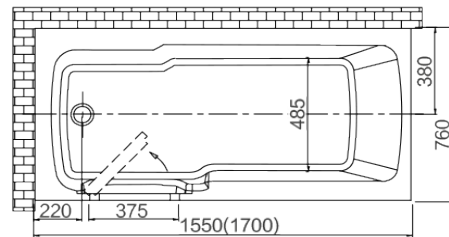

Australia's Largest Vendor of Walk-in Baths

The Serene/Banksia Walk-in Bath

Ideal compromise between a walk-in bath and shower basin

Windsor Serene lay-down walk-in bath
1550mm L x 760mm W x 610mm H

Windsor Banksia lay-down walk-in bath
1700mm L x 760mm W x 610mm H

The Banksia model is a longer version of the Serene model. The external length of the Banksia is 1700mm (Serene is 1550mm) and the internal bath length of the Banksia model is 1230mm (Serene is 1090mm). Besides this, both baths are the same.