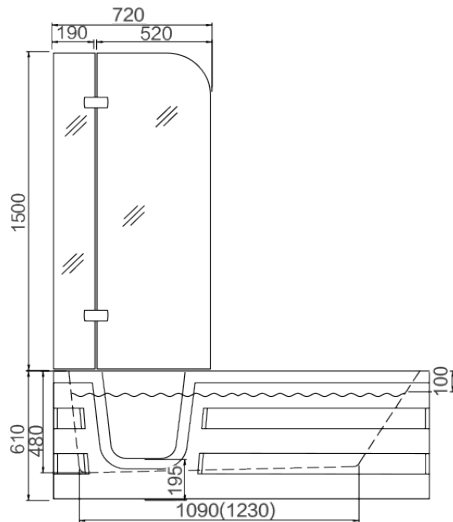

Australia's Largest Vendor of Walk-in Baths

The Serene/Banksia Walk-in Bath

Ideal compromise between a walk-in bath and shower basin

Windsor Serene lay-down walk-in bath
1550mm L x 760mm W x 610mm H

Windsor Banksia lay-down walk-in bath
1700mm L x 760mm W x 610mm H

The Banksia model is a longer version of the Serene model. The external length of the Banksia is 1700mm (Serene is 1550mm) and the internal bath length of the Banksia model is 1230mm (Serene is 1090mm). Besides this, both baths are the same.